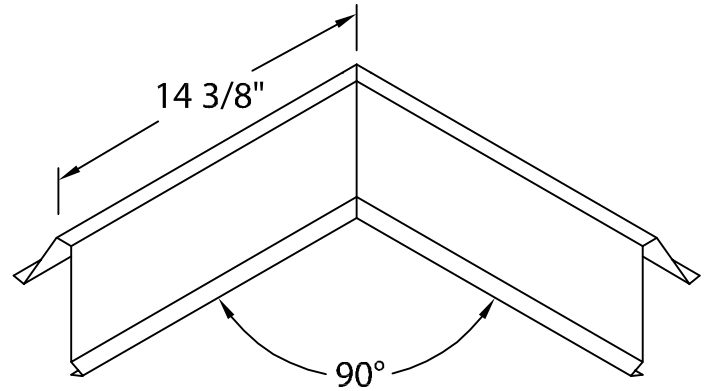

PERMA-TITE SYSTEM 200 FASCIA

SINGLE-PLY APPLICATION, CRIMP-ON VERSION

MITER OVERVIEW

INSIDE MITER

ROOF SIDE

WATERDAM

ROOF SIDE

CRIMP-ON COVER

OUTSIDE MITER

ROOF SIDE

WATERDAM

ROOF SIDE

CRIMP-ON COVER