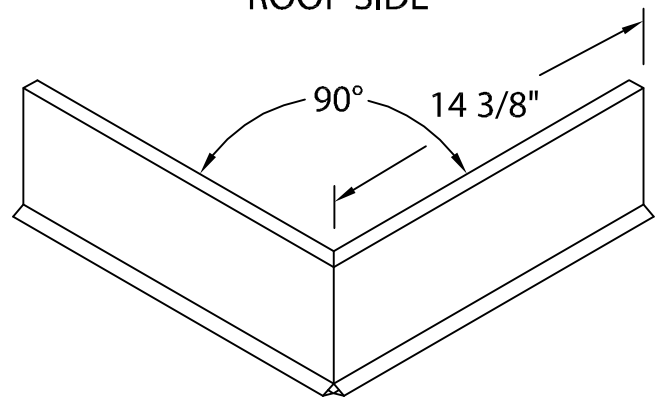

WATERDAM

ROOF SIDE