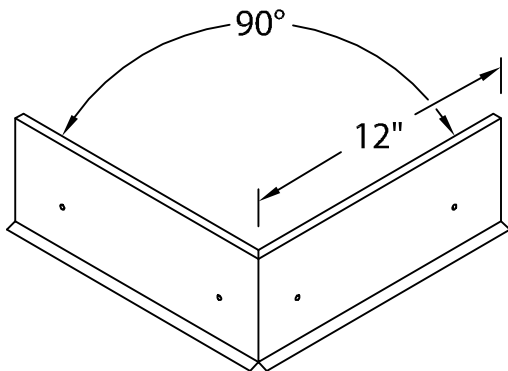

OUTSIDE MITER

ROOF SIDE