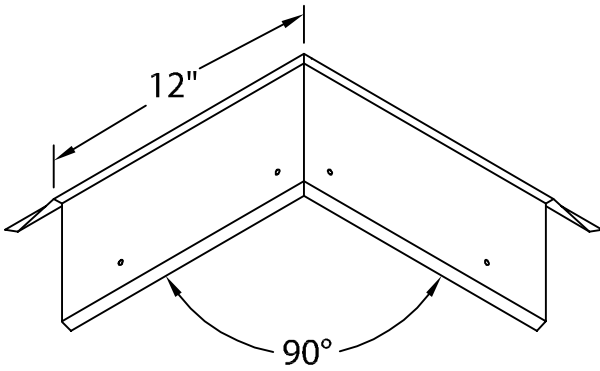

PERMA-TITE SYSTEM 200 FASCIA

SINGLE-PLY APPLICATION, CRIMP-ON VERSION

MITER OVERVIEW

INSIDE MITER

ROOF SIDE

WATERDAM

ROOF SIDE

CRIMP-ON COVER